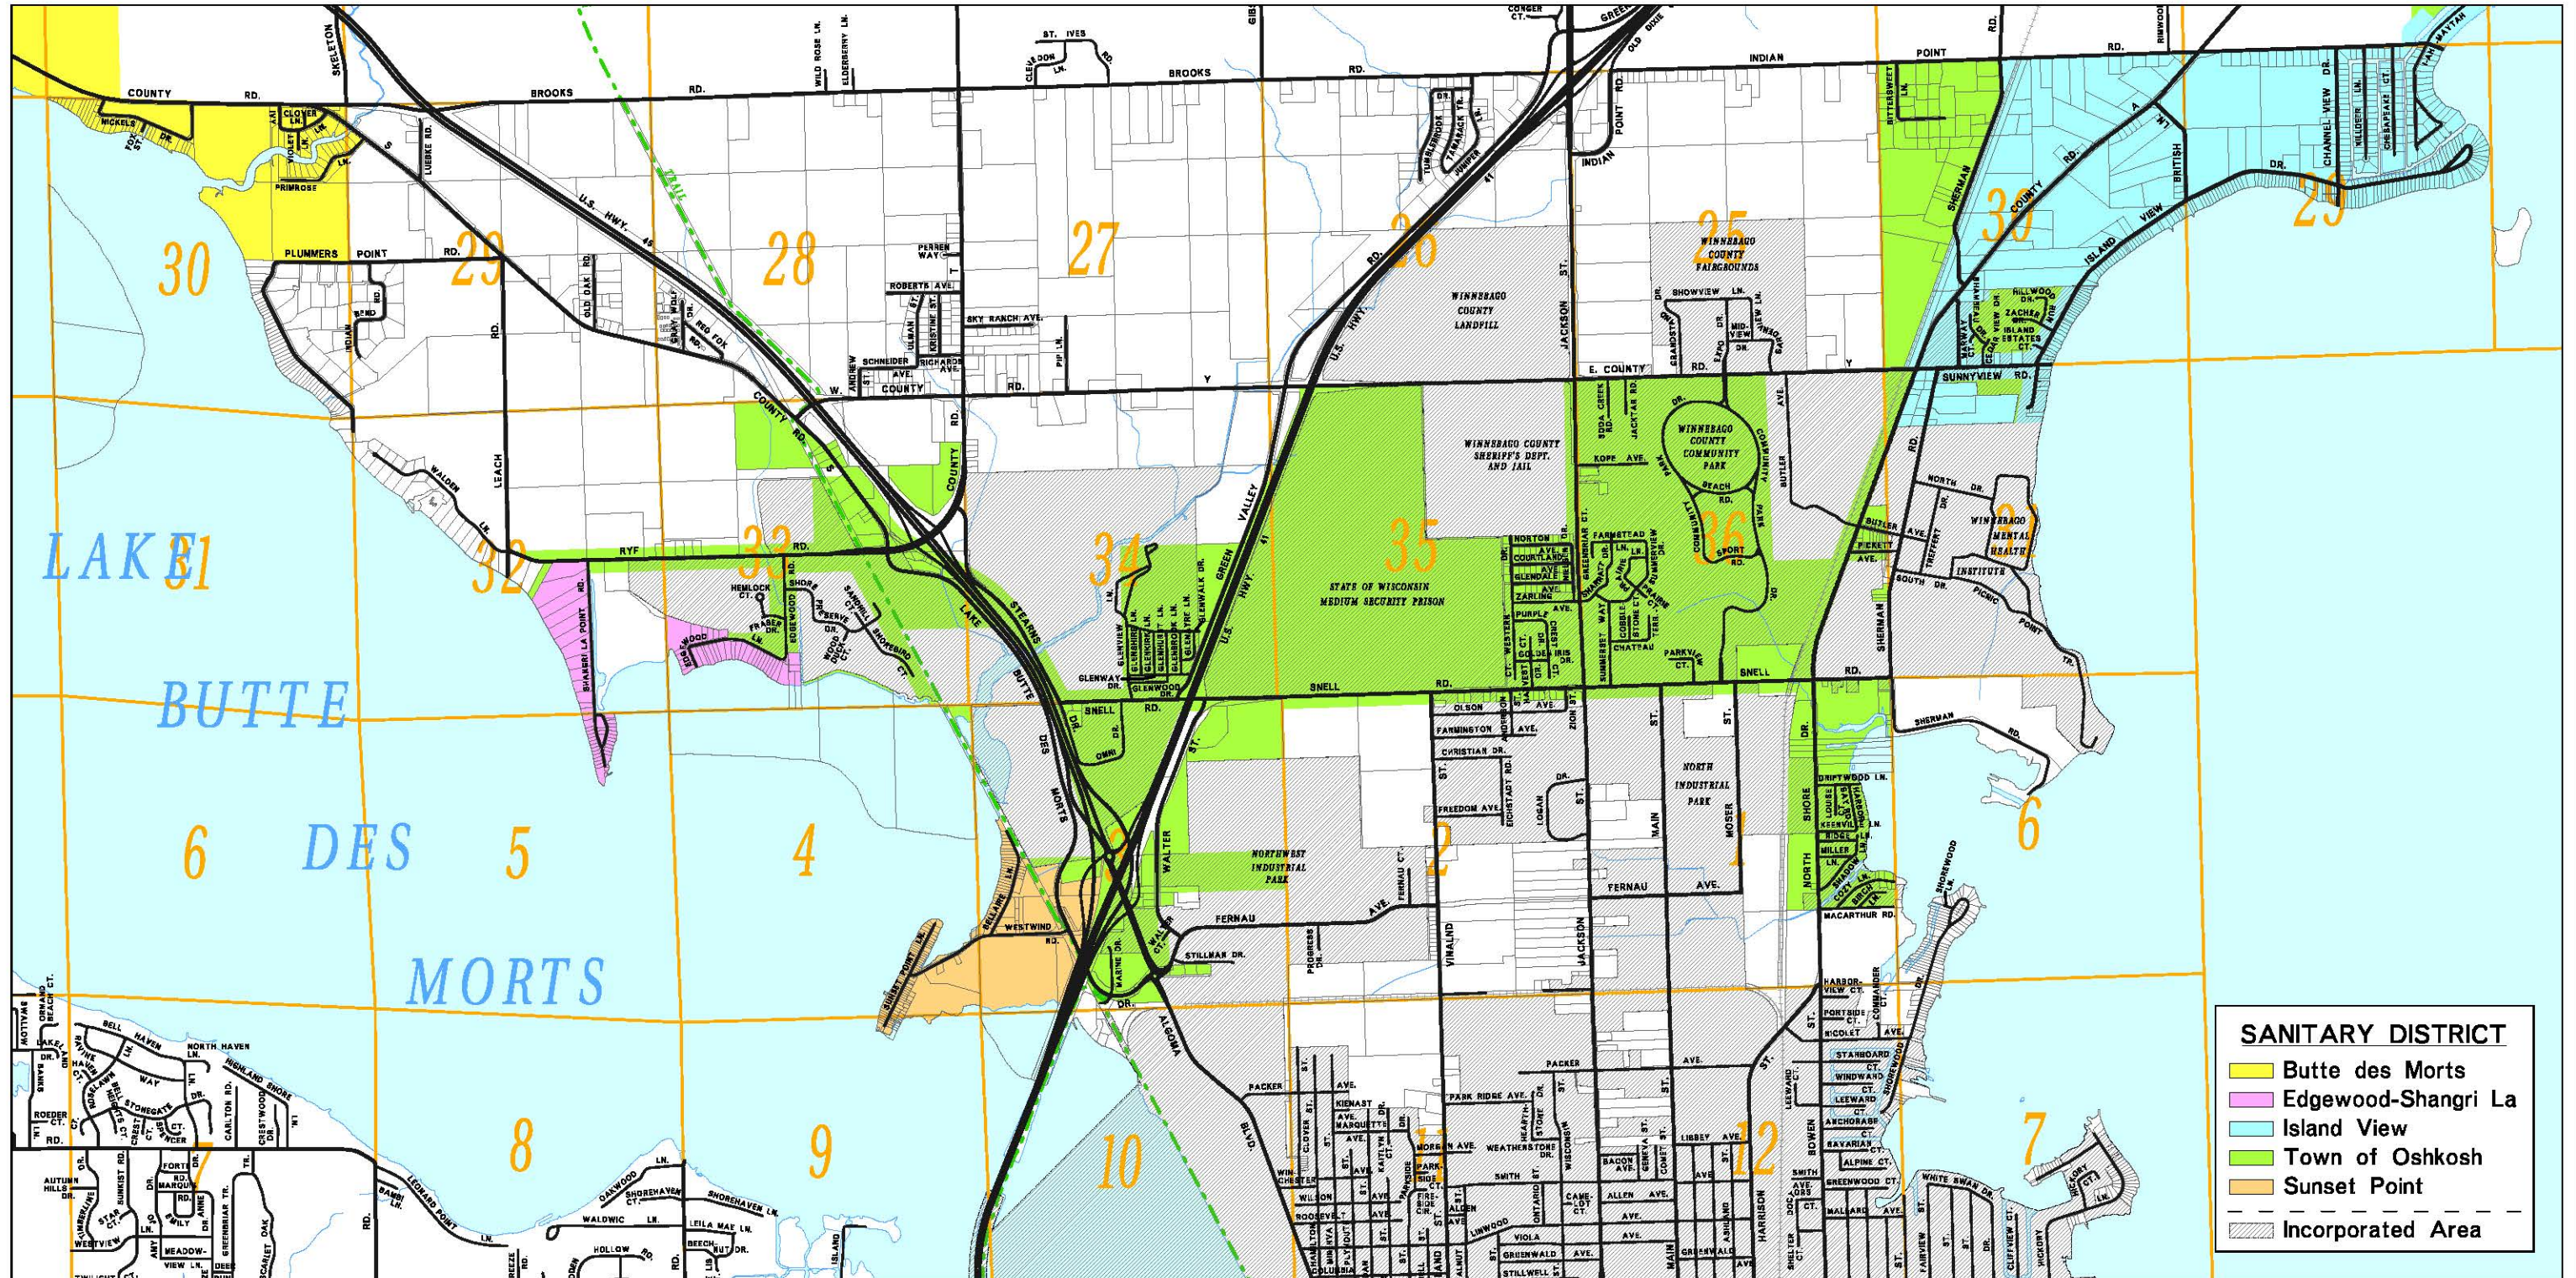

TOWN OF OSHKOSH SANITARY DISTRICTS

SANITARY DISTRICT

- Butte des Morts
- Edgewood-Shangri La
- Island View
- Town of Oshkosh
- Sunset Point
- Incorporated Area

Winnebago County
W.I.N.G.S. Project
Produced By:
Diane Culver
Nov 15 2013
The Voice of the Future