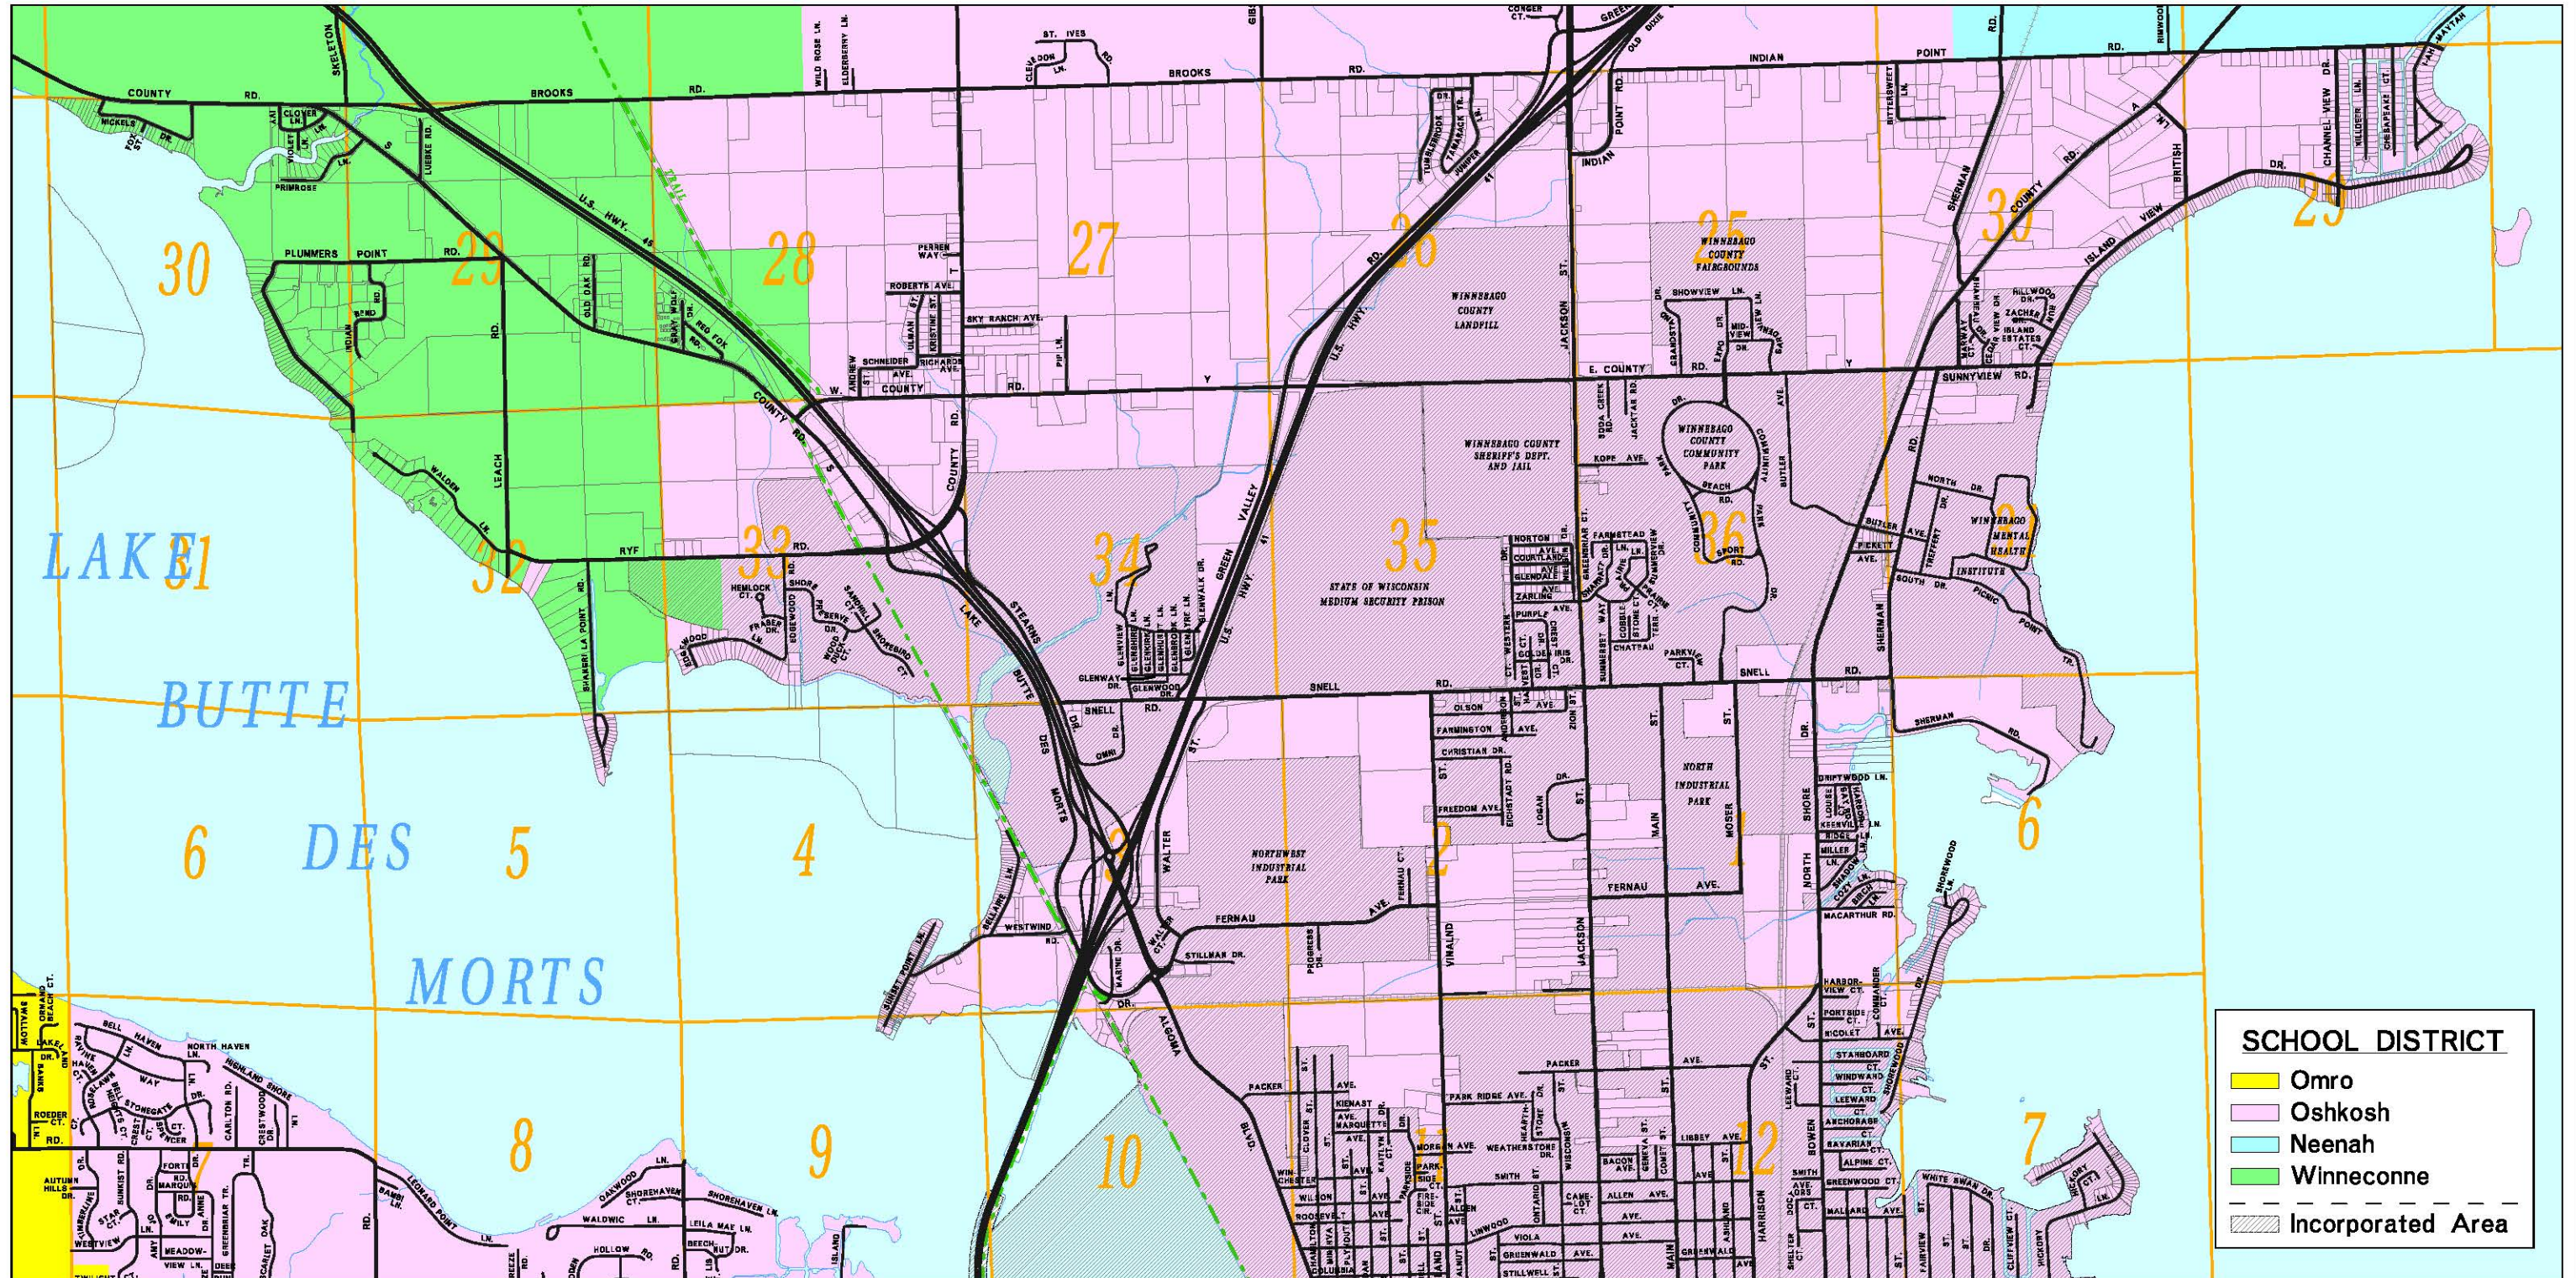

TOWN OF OSHKOSH SCHOOL DISTRICTS

SCHOOL DISTRICT

- Omro
- Oshkosh
- Neenah
- Winneconne
- Incorporated Area

Winnebago County
W.I.N.G.S. Project
Produced By:
Diane Culver
Nov 15 2013
The Voice of the Future